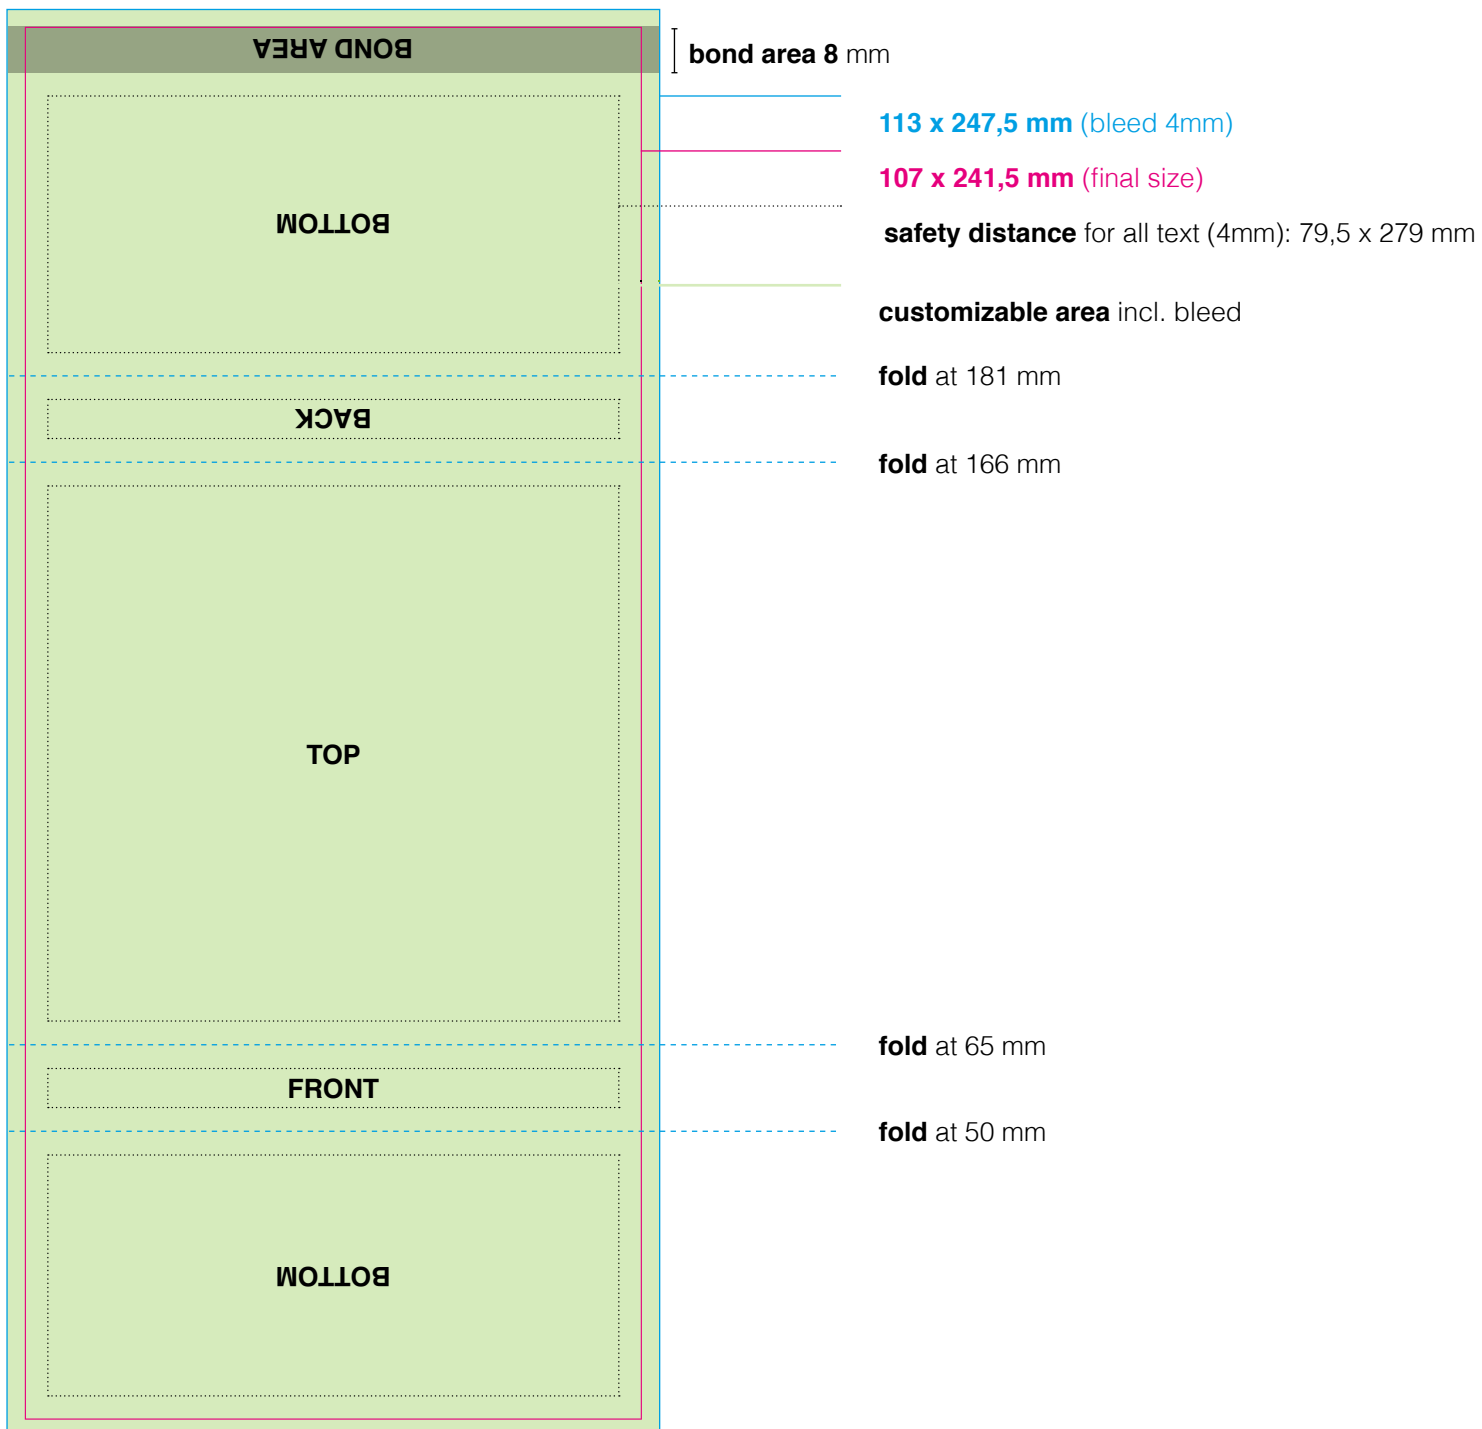

Instant Garden

Customized graphics

- scale:** create printing file in original size, scale 1:1
- bleed:** 3 mm / page
- safety distance:** 4mm (to the final size / to the fold / to the bond area) for all text
- color code:** CMYK
- resolution:** 300dpi and/or vector graphics
- printing file:** solely as vector PDF (delete template, no colour strips, no crop marks)
- format according to attached template** (113 x 247,5 mm)

BOND AREA

BOTTOM

BACK

TOP

FRONT

BOTTOM