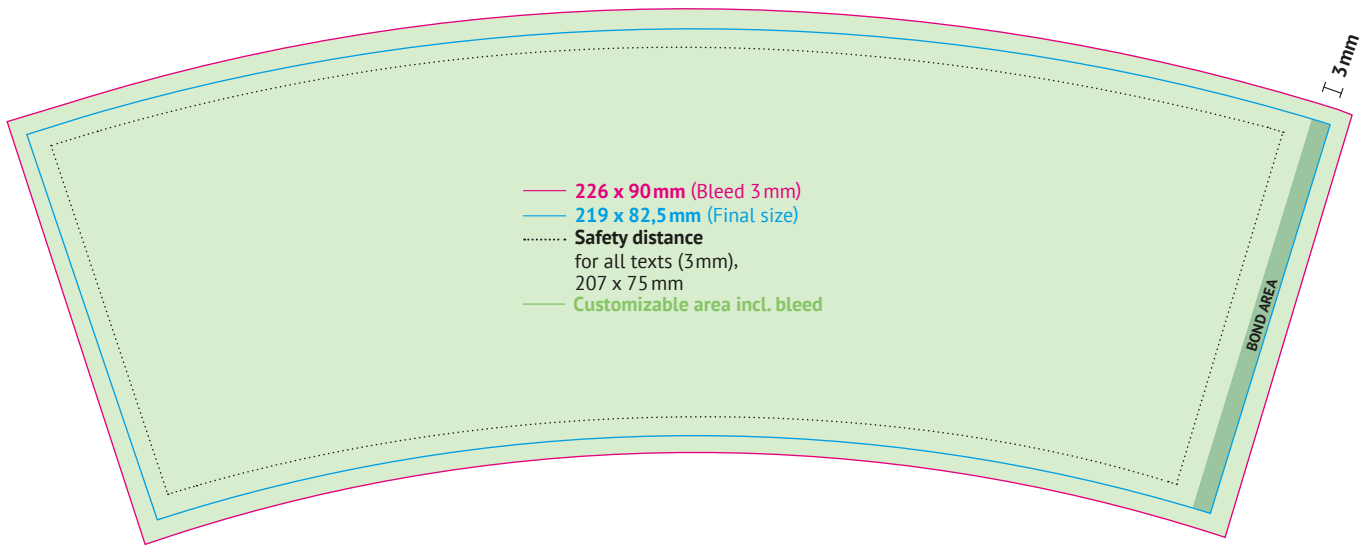

Fascia

Create Printing files in original size: Scale 1: 1
Bleed: 3 mm
Safety distance: 3 mm for all fonts
Color Code: CMYK | **Resolution:** 300 dpi
Fonts: Convert into paths
Printing files: Solely as PDF (hide template, no crop marks),
 Format 226 x 90 mm

Opuscolo

Create Printing files in original size: Scale 1: 1
Bleed: 3 mm
Safety distance: 3 mm for all fonts
Color Code: CMYK | **Resolution:** 300 dpi
Fonts: Convert into paths
Printing files: Solely as PDF (hide template),
 Format 64 x 64mm (closed)