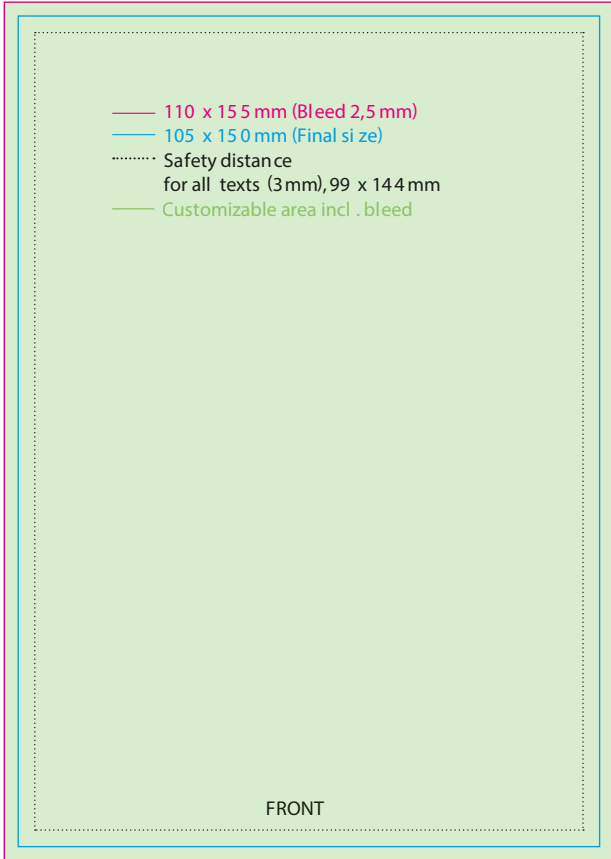

-. / 0 1 *

Create Printing files in original size: Scale 1: 1

Bleed: 2,5 mm

Safety distance: 3 mm for all fonts

Color Code: CMYK | Resolution: 300 dpi

Fonts: Convert into paths

Printing files: Solely as PDF (hide template, no crop marks),
Format 110 x 155 mm

Front

Back